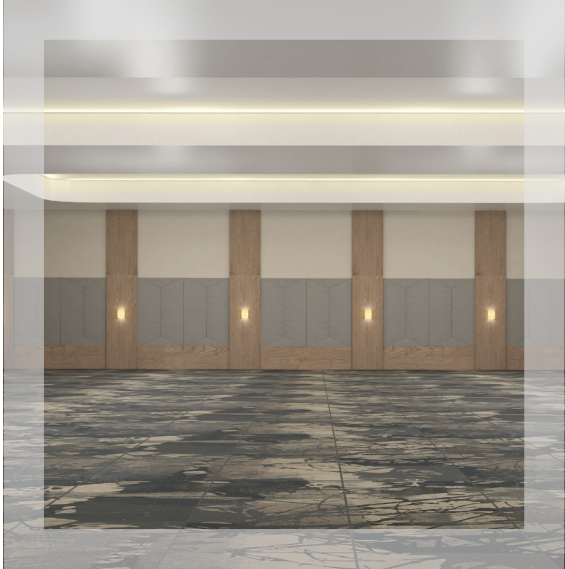

CEREMONY

LOCATIONS

GAZEBO

Gazebo capacity is for 80 pax.

BEACH

Wedding ceremony capacity is up to 150 pax.

*Decor is not included with location. Couple must purchase an Experiential Wedding Package.

Private Function

LOCATIONS

MULTIPLE TERRACES

BALLROOM

BEACH

Beach function capacity is up to 150 pax. Cocktail capacity is up to 200 pax.
Additional set up surcharge applies for private functions and cocktail functions on the beach.