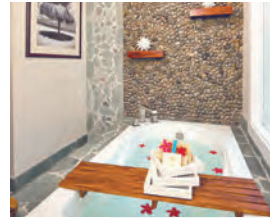

# FIND SERENITY

AT SAINT LUCIA'S NEWEST ALL-INCLUSIVE, ADULTS-ONLY LUXURY SUITE RESORT.

*Opulent comfort. Intimate Luxury. Unrivaled service.*

Saint Lucia's newest all-inclusive, adults-only, luxury all-suite resort is the quintessential Caribbean enclave for discerning romantics. Suites are expansive indoor and outdoor sanctuaries featuring private plunge pool, soaking tub and rain shower along with custom four-poster mahogany king beds. Discreet personal butlers anticipate every wish from in-suite check-in to spa treatments on your deck or a private moonlight dinner. The Serenity Pool is the perfect setting for luxurious adults-only sunbathing with cabanas, attendants serving craft cocktails and hors d'oeuvres, chilled towels and cool mists. The beach, just a short walk away, is for more than soaking up the sun. The Greathouse Restaurant pairs the romance of a grand Saint Lucian mansion with the best of global cuisine, an extensive wine list and top-shelf cocktails. Serenity's distinctive amenities feature a personalized wet bar that is refreshed as needed, extensive butler services, 24-hour room service, complimentary Wi-Fi, gourmet in-suite dining, a Pillow Menu, airport transfers and more.

## PLUNGE POOL BUTLER SUITE

The perfect balance in 1,250 square feet of indoor and outdoor luxury living. The custom mahogany king bed is at the center of this beautifully appointed interior space featuring a wall-mounted 55-inch flat screen television, armoire and vanity desk. Hand finished granite set off the walk-in shower, soaking tub and vessel sinks in the en-suite bathroom designed for relaxation. A few steps beyonthrough French doors is the signature private plunge pool and waterfall on the airy pool deck and patio complete with stocked wet bar and lounges. Unique touches, attentive butler services and 24-hour room service make this a one-of-a-kind experience.