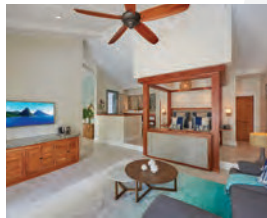

PREMIUM PLUNGE POOL BUTLER SUITE

Offering 1,500 square feet of indoor and outdoor living space, this spacious suite features vaulted ceilings framing a custom king-size mahogany bed and a wall-mounted 55-inch flat-screen television. Additional furnishings include a large handcrafted mahogany credenza top-flecked with Saint Lucian granite, armoire and vanity desk. The island's river rock brings a splash of nature to the luxurious en-suite bath with an oversized soaking tub and large walk-in shower. The spacious patio provides a fully-stocked wet bar with a ceiling fan and sitting area making it an ideal spot to linger. In addition to the private plunge pool with waterfall, romantic touches include a hammock-for-two and outdoor shower. Attentive butler services and 24-hour room service make this an indulgent sanctuary.