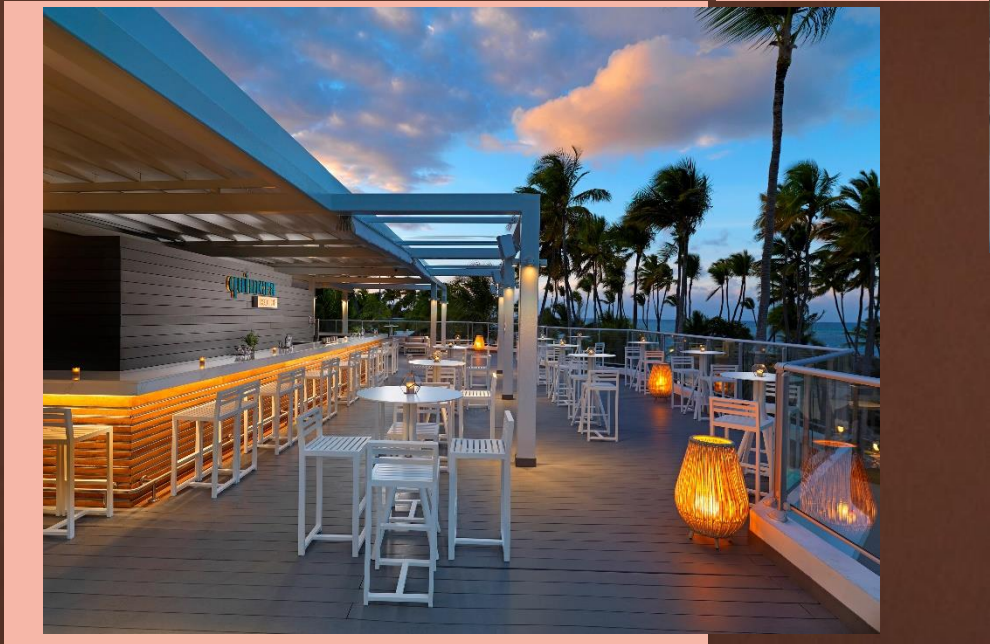

Rooftop

(Adults Only)

Cocktail Hour

Event	Max. Guest occupancy
Cocktail	120

**Weather Backup Required

** Take into consideration that we can evaluate the location and see the possibility of adding more participants.
** The available space varies depending on the assembly and / or number of guest.
** All reservations are subject to availability at the time of booking .
** Location subject to changes due to weather conditions under the customer's consent.