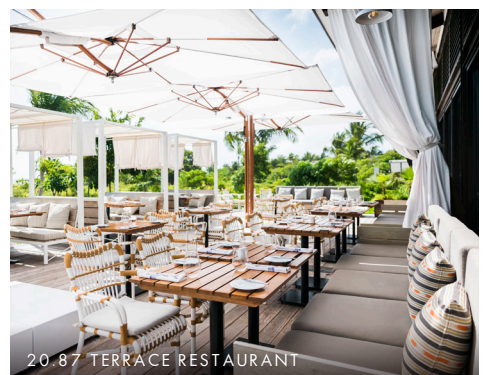

ALCOBA OCEAN FRONT KING

ESENCIA WELLNESS

20.87 TERRACE RESTAURANT

20° N 87° W

UNICO

Riviera Maya

448 GUEST ROOMS
CURATED ALL-INCLUSIVE EXPERIENCE
ADULTS-ONLY
90% OF ROOMS ARE OCEAN VIEW
5 RESTAURANTS & 5 BARS
3 POOLS
ESENCIA BEAUTY BAR
CONVENTION CENTER
EXCLUSIVE SIGNATURE TOURS
LOCAL HOST IN ALL ROOMS

POOL & BEACH EXPERIENCE

LA UNICA POOL
20.87 POOL & SWIM-UP BAR
LA ESCONDIDA POOL & SWIM-UP BAR - VIP CABANAS (AVAILABLE UPON RESERVATION)
BEACH & POOLSIDE SERVICE

RESTAURANTS & BARS

CUEVA SIETE - MODERN MEXICAN, Á LA CARTE
MI CARISA - COASTAL ITALIAN Á LA CARTE
MURA HOUSE - Á LA CARTE JAPANESE YAKITORI & TEPPANYAKI
20.87 RESTAURANT - BREAKFAST & LUNCH BUFFET, DINNER Á LA CARTE.
20.87 TERRACE - BREAKFAST & LUNCH BUFFET, LIGHT FARE DINNER Á LA CARTE.
CAFE INEZ - COFFEE SHOP, BITES & JUICE BAR
2 SWIM UP BARS - LA UNICA, 20.87
BAR BALAM
PALMERA LOUNGE - INCLUDING A CIGAR LOUNGE
GIN TIME - TEA-BASED COCKTAILS INFUSED W/ GIN