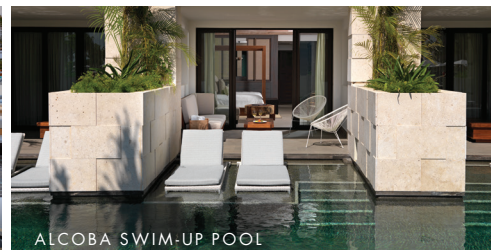

ALCOBA OCEAN FRONT KING

ESENCIA WELLNESS

20.87 TERRACE RESTAURANT

20° N 87° W

UNICO

Riviera Maya

448 GUEST ROOMS
CURATED ALL-INCLUSIVE EXPERIENCE
ADULTS-ONLY
90% OF ROOMS ARE OCEAN VIEW
5 RESTAURANTS & 5 BARS
3 POOLS
ESENCIA BEAUTY BAR
CONVENTION CENTER
EXCLUSIVE SIGNATURE TOURS
LOCAL HOST IN ALL ROOMS

ROOM AMENITIES

FREE CALLS TO THE CONTINENTAL U.S. AND CANADA
24-HOUR ROOM SERVICE
IN-ROOM MINI BAR
NESPRESSO COFFEE MACHINE
COMPLIMENTARY HIGH-SPEED WI-FI
55 INCH TV
JBL BLUETOOTH SOUND SYSTEM AND ALARM
CONVENIENTLY LOCATED USB CHARGING STATIONS
BATHROOM WITH SLIDING DOOR AND SLIDING WINDOW
SEPARATE SHOWER AND WC
SINGLE RAIN SHOWERS WITH HAND SHOWER
DOUBLE SINKS
CUSTOM BATHROBE AND SLIPPERS
LOCALLY SOURCED SOAPS
HAIR BLOW DRYER AND BATH AMENITIES
FLAT IRON AVAILABLE UPON REQUEST
TERRACE WITH LOUNGING AREA
UNIQUE, CURATED CUSTOM DESIGNED FURNITURE AND LOCAL ART PIECES
AROMATHERAPY AND PILLOW MENU
CUSTOM SCENT AMENITIES

OTHER AMENITIES

FULL SERVICE BEAUTY SALON AND BARBERSHOP
STATE-OF-THE-ART FITNESS CENTER FEATURING SPECIALTY CLASSES AND VISITING TRAINERS
HIGH-END ARTISANAL BOUTIQUES

MI CARISA

20.87 POOL & SWIM-UP BAR

ALCOBA SWIM-UP POOL