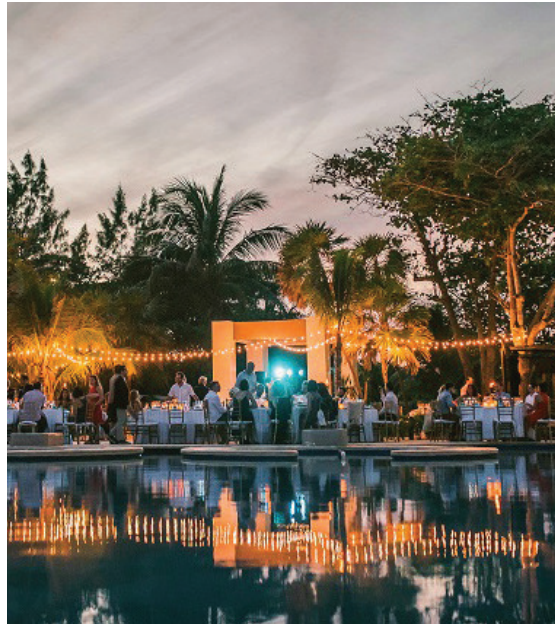

POOL DECK

Cost

Not applicable

Reception

150 people

Capacities Cocktail

200 people

ORIOLA BEACH GRILL