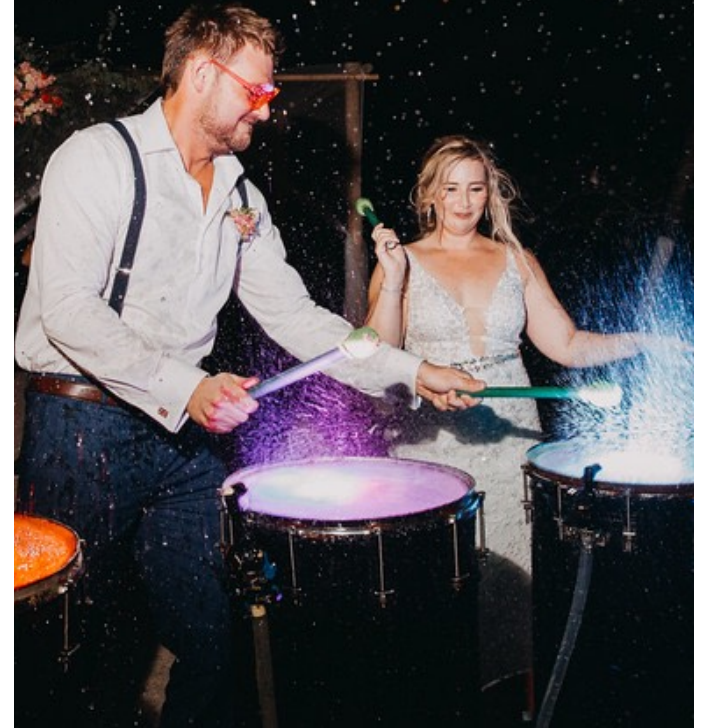

\$2300
USD

CEREMONY PACKAGE

- 1 Speaker amplified with tripod
- 1 wireless microphone
- One music player
- Dj

\$150
USD

+ ADD DANCE FLOOR TO YOUR PACKAGE!

Dance!

Music & Dance floor

TYPE

- MUSICIANS
- LYRIC SINGER
- SINGER
- TANGO DUO
- STRING TRIO
- STRING QUARTET
- STEEL DRUMS SINGER
- STEEL DRUMS DUETO
- MARIMBA (4 ELEMENTS)
- BAND DUO
- BAND TRIO
- BAND QUARTET
- BAND QUINTET
- CHAMBER ORCHESTRA (CLASSIC)
- SAXOPHONIST
- VIOLINIST