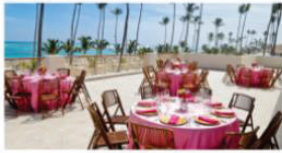

**MAJESTIC
ELEGANCE**
COSTA MUJERES

We are pleased to offer a **Free Wedding package** when a guest books a minimum of 15 rooms or more for a 7 night stay, or a minimum of 105 room nights. For smaller groups the following fees will apply for our base wedding package.

Majestic (Civil or Catholic)
Symbolic

$1750.00
$1250.00

Celebrate romance the Majestic Way!