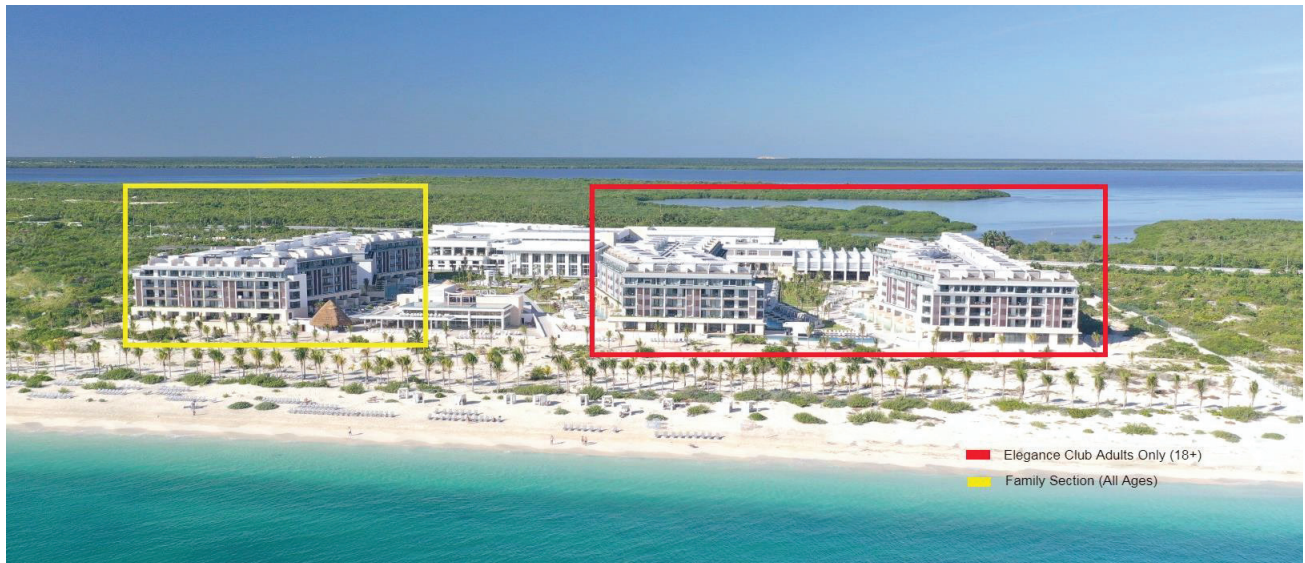

This spectacular 5-star All-inclusive resort is surrounded by the most breathtaking landscape, making it an ideal place for Caribbean lovers and first timers visiting Costa Mujeres in Mexico's Yucatán Peninsula. Two words "Sophisticated and luxurious", offer a perfect description of the new property. The resort is more adult oriented with almost 70% of the rooms dedicated to adults only in the **Elegance Club (Adults Only 18+)** and the balance will be **Family Section (All Ages)**.

### LOCATION AND CLIMATE

**Majestic Elegance Costa Mujeres** is located north of Cancun, 20 miles / 35kms away from the Cancun International Airport. Costa Mujeres is known for its turquoise calm waters and white sand beaches surrounded by vegetation ideally located 20 minutes away from downtown Cancun and just a couple of minutes away from the Punta Sam Ferry Terminal for a daytrip to Isla Mujeres.

### NEARBY ATTRACTIONS

An ideal location in the Yucatan peninsula, this area provides the perfect balance between the rich Mayan history and several natural wonders. Home of the second largest barrier reef in the world and a great number of cenotes or underwater caves, snorkeling and scuba diving trips are a must in this area. Guests can enjoy one-day trips to different ancient Mayan cities like: Chichen Itza, Tulum or Coba. Golfing is also available nearby at the Tom Weiskopf Design Golf Course in Puerto Cancun. Water activities like deep-sea fishing or yachting are available (\$)

## GENERAL OVERVIEW MAJESTIC ELEGANCE COSTA MUJERES

The **Family Section** is the **All Ages** section located at the resort. Where families or friends of all ages will be able to stay and play among them in a section of the resort that welcome guests of all different ages.