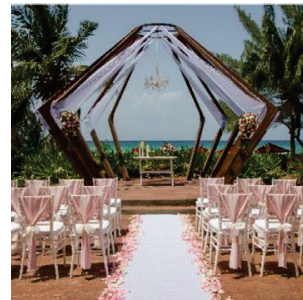

A TASTE OF SWEETNESS

Ceremony:

- 4 Ivory fabric swags for Gazebo
- 1 Crystal Chandelier for Gazebo
- 24 White Tiffany chairs with blush or ivory cushions
- 24 Vertical blush sashes
- 1 Gold altar table
- 1 Set of 3 glass pillar candle holders with led candles (small, medium, large)
- 1 Ivory white burlap aisle runner
- 1 White mirror with white easel

Reception Collection table:

- 1 Blush round polyester linen
- 8 White Tiffany chairs with blush or ivory cushions
- 8 Vertical blush chair sashes
- 1 Set of 3 glass pillar candle holders with led candles (small, medium, large)
- 8 Clear base charger plates with gold accents
- 8 Blush, ivory or white napkin
- 8 Gold napkin rings

Sweetheart Collection table:

- 1 Sweetheart table Rosette 3d linen
- 2 White Tiffany chairs with blush or ivory cushions
- 2 Vertical blush chair sashes
- 1 Set of 3 glass pillar candle holders with led candles (small, medium, large)
- 2 Clear base charger plates with gold accents
- 2 Blush, ivory or white napkin
- 2 Gold napkin rings
- 1 Mr & Mrs gold table sign