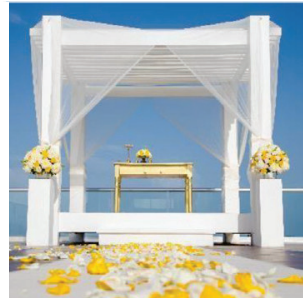

COLLECTIONS

VISION OF LOVE

Ceremony:

- 4 55in. Ivory fabric swags for Gazebo
- 1 Gold altar table Vintage style
- 1 small gold candle holder
- 4 Gold mercury votives
- 24 Gold Tiffany chairs with ivory cushions
- 24 Ivory Grecian style chair accents
- 1 Ivory burlap aisle runner
- 1 Gold mirror for welcome sign
- 2 Ivory columns for flowers at start of the aisle runner