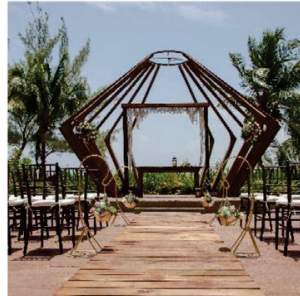

Ceremony:

- 1 Macrame back drop for ceremony with or without rustic arch
- 1 Rustic altar table
- 24 Chocolate Tiffany chairs with ivory cushions
- 2 Rustic lanterns with led candle for altar table
- 6 Shepherd hooks in gold
- 1 rustic wood plank aisle runner
- 4 Mercury votives- gold, silver or blush for altar table décor
- 1 Rustic chalkboard for welcome sign
- 1 Rustic heart shaped sign "Take a seat not a side"

Reception Collection table:

- 1 Round burlap table linen
- 1 Macrame table runner in ivory
- 8 Round Macrame plate chargers in ivory
- 8 Tassel napking rings
- 8 Chocolate Tiffany chairs with ivory cushions
- 1 Rustic lantern with led candle
- 4 Gold mercury votives with led tea light
- 8 Macrame chair backs
- 8 Lavender napkins

Sweetheart Collection table:

- 1 Round burlap table linen
- 1 Macrame table runner in ivory
- 2 Round Macrame plate chargers in ivory
- 2 Tassel napking rings
- 2 Chocolate Tiffany chairs with ivory cushions
- 1 Rustic lantern with led candle
- 4 Gold mercury votives with led tea light
- 2 Macrame chair backs
- 2 Lavender napkins

FEEL THE ROMANCE